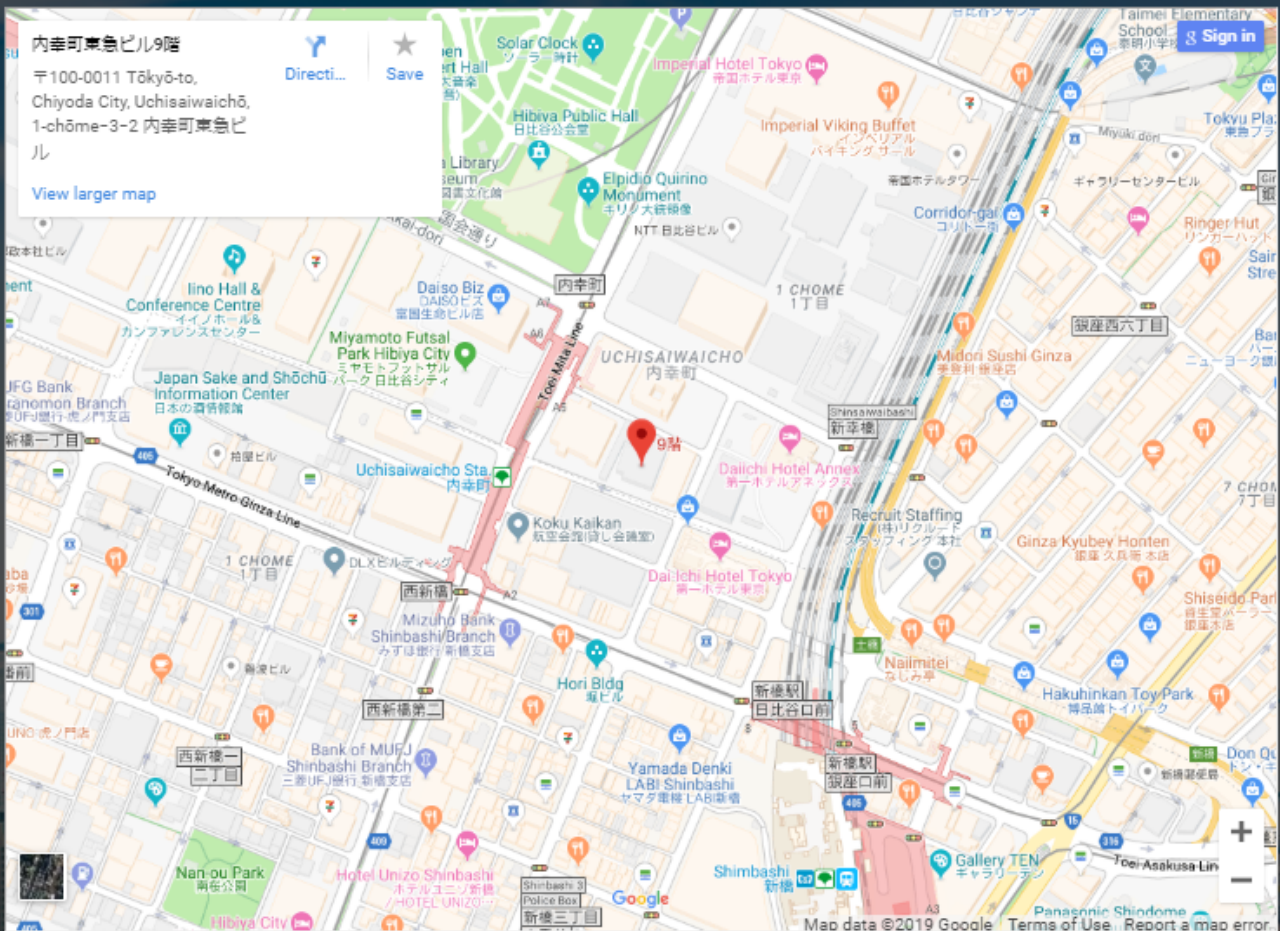

ACCESS

📍 9F Uchisaiwaicho-Tokyu Building, 1-3-2 Uchisaiwaicho, Chiyoda-ku, Tokyo 100-0011, Japan

- 1 minute walk from Toei Mita Line "Uchisaiwaicho" Station A5 Exit
- 4 minutes walk from Tokyo Metro Ginza line "Shimbashi" Station 7 Exit
- 2 minutes walk from Shimbashi, Uchisaiwaicho underpass E Exit
- 5 minutes walk from JR "Shimbashi" Station Hibiya-guchi
- 6 minutes walk from Toei Asakusa Line "Shimbashi" Station
- 7 minutes walk from Tokyo Metro Chiyoda Line / Hibiya Line "Hibiya" Station